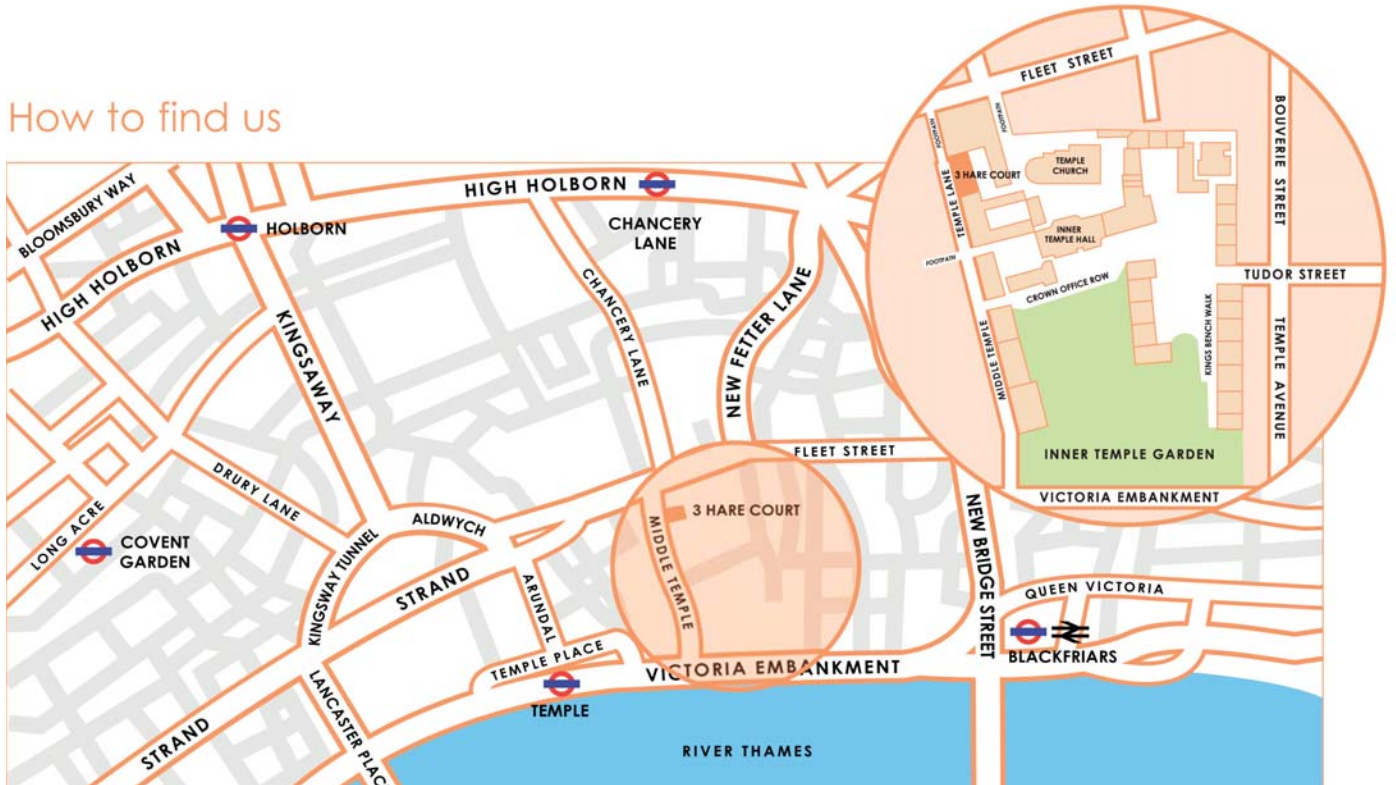

3 Hare Court Chambers

How to find us

3 Hare Court is situated in the Temple, as shown in the map.

There is no parking in the Temple for visitors, although we can make special arrangements for those with disabilities. There are parking meters in the surrounding streets, for example in the vicinity of Temple Underground Station.

The closest and most convenient place to be dropped by car or taxi is the south side of Fleet Street, at the entrance to middle Temple Lane. The entrance to 3 Hare Court is about 50 yards down Middle Temple Lane, on the left.

The nearest Underground Station is Temple (5 minutes walk).

Contact details

3 Hare Court
Temple
London
EC4Y 7BJ

T: +44 (0)20 7415 7800
F: +44 (0)20 7415 7811
Email: clerks@3harecourt.com
www.3harecourt.com
DX 212